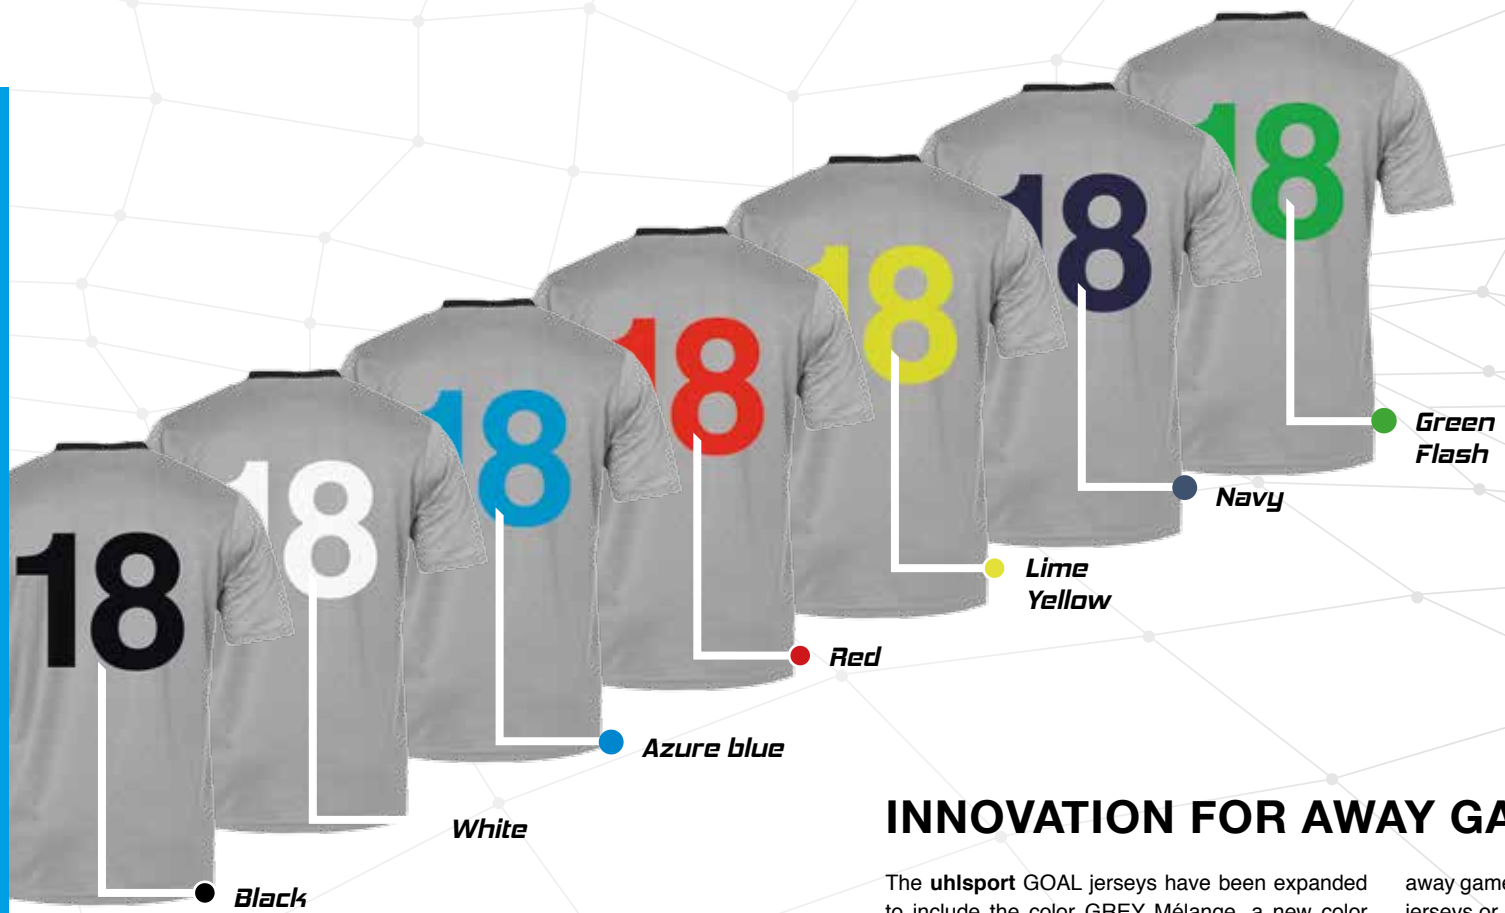

GOAL POLO SHIRT

100 2144
140 – 164
S – XXXL

GOAL RAIN JACKET

100 3338
128 – 164
S – XXXL

A PERFECT AWAY

GREY Mélange

INNOVATION FOR AWAY GAMES

The uhlsport GOAL jerseys have been expanded to include the color GREY Mélange, a new color for the playing field. However, the color is just the start – the neutral away jerseys can be flocked with any color you choose – and so adapted to your team colors. A large palette of colors are available to you along with special colors for your perfect