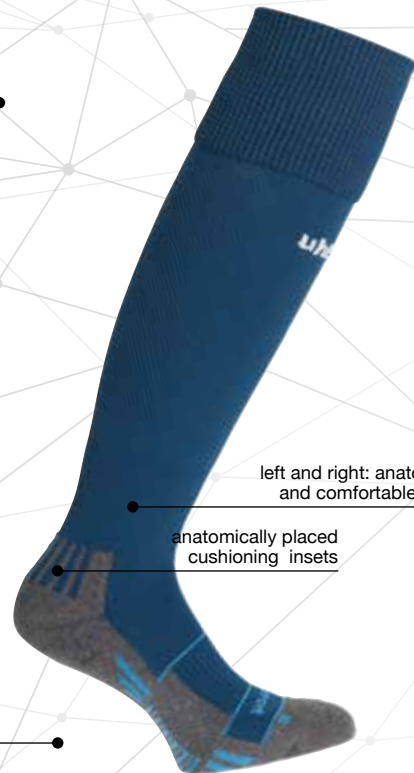

mesh for improved ventilation