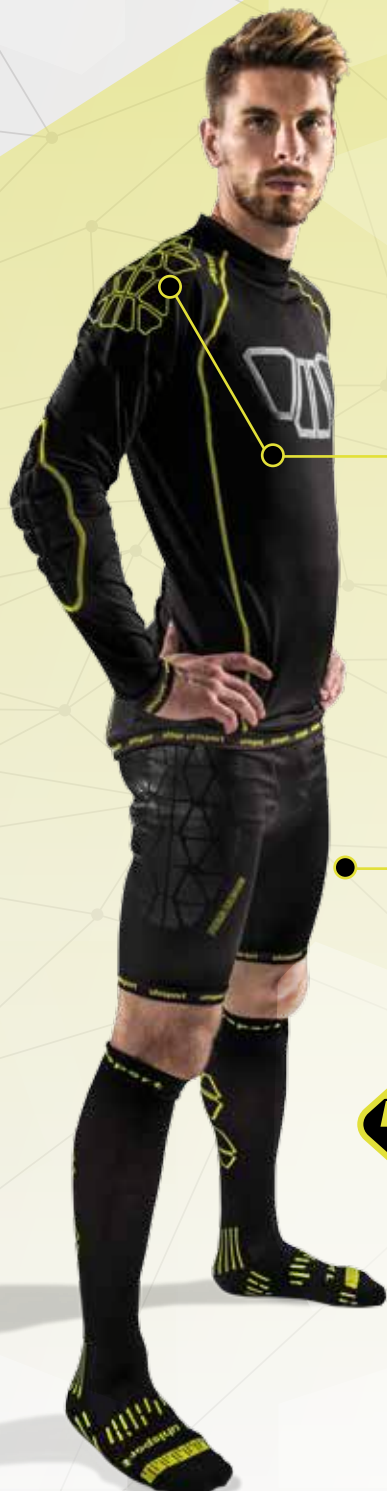

BIONIKFRAME

BEST WEARING COMFORT

textile lamination inside for the best wearing comfort

**BIONIK
FRAME**