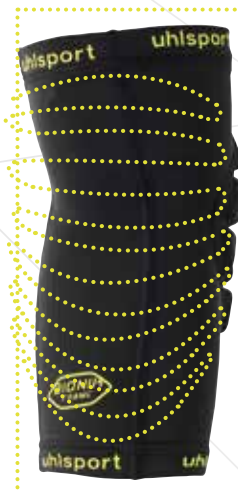

01
black/fluo yellow

Bionikpad:
Specially developed padding
system for optimized
mobility and protection.

ergonomic shape provides
better wearing comfort

elbow-protector
for optimal protection

Nanoflex:
Innovative material for
optimized fitting and
flexibility.
Developed to move with
your body.

elastic compression sock
for better fitting and fixation

BIONIKFRAME ELBOW-PROTECTOR

New

100 6966

S - XL

20% SBR | 50% EVA | 30% PES |