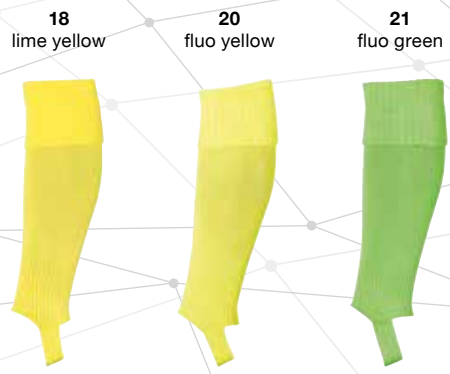

fluo

fluo

SHINGUARD HOLDER SOCKS BAMBINI *New*

100 3447
bambinis
90% polypropylene, 10% spandex

SHINGUARD HOLDER SOCKS JUNIOR *New*

100 3448
junior
90% polypropylene, 10% spandex

SHINGUARD HOLDER SOCKS SENIOR *New*

100 3449
senior
90% polypropylene, 10% spandex